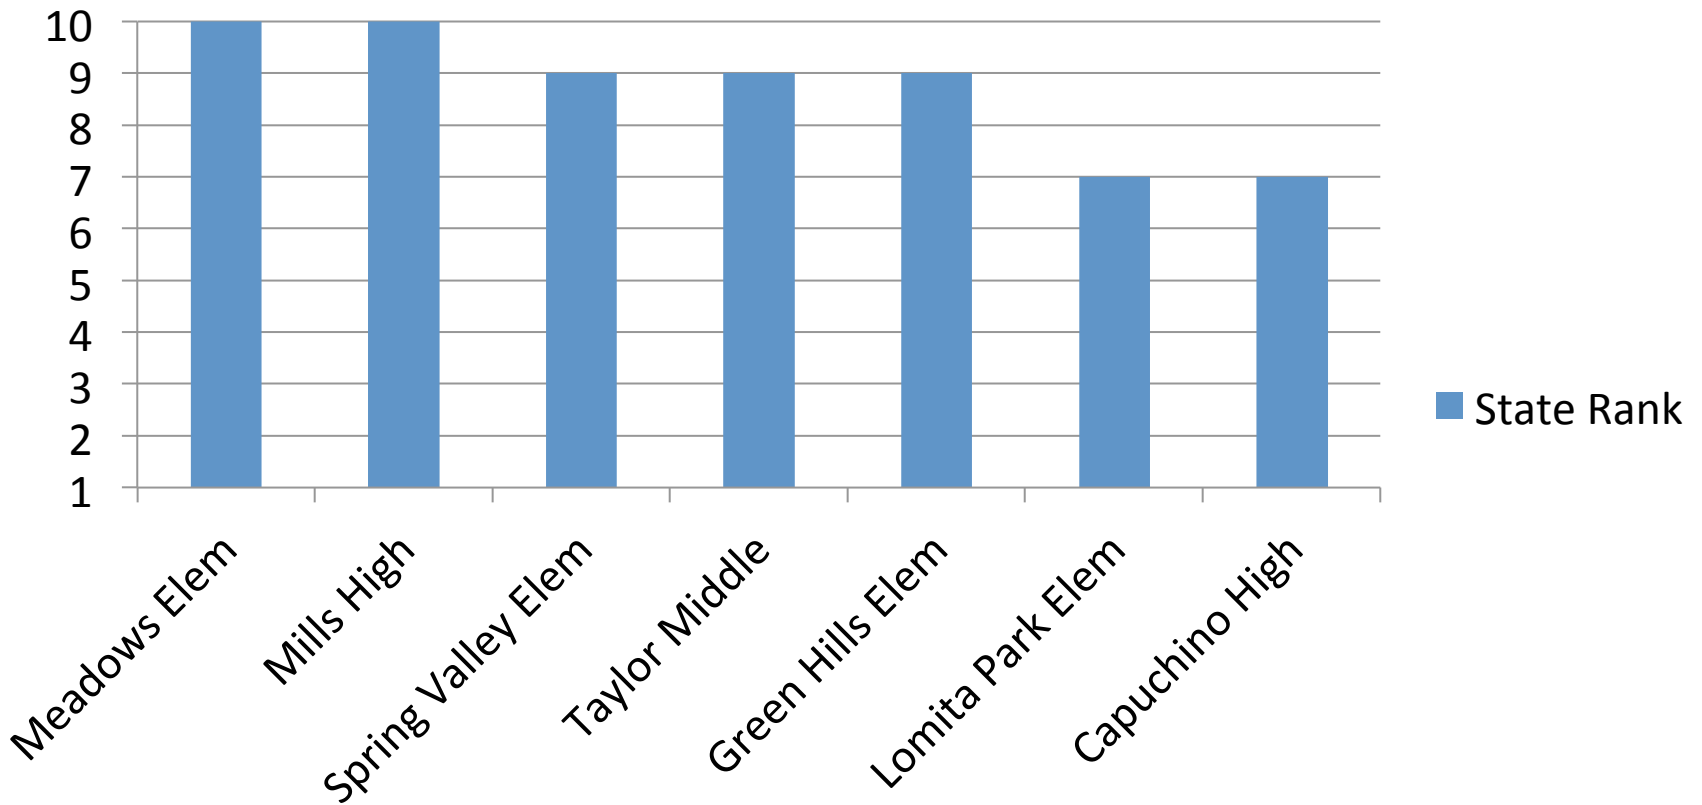

# Millbrae Median Age by Race

## Percentage of Population

# Millbrae Schools State Ranking

State Rank

The State Rank is determined by a school's API Score in comparison to all other schools in California. 1 is the worst. 10 is the best. An equal number of schools occupy each rank. This rank comes from the 2013 California Academic Performance Index Growth Report.

# Chinese Art Exhibit in Millbrae